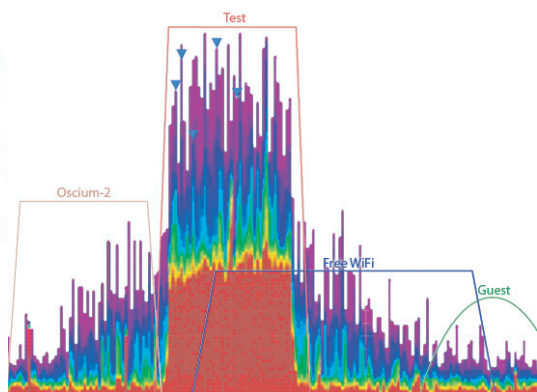

# OSCIUM

2.4 GHz Spectrum Analyzer

SSID / RSSI

100 MHz to 2.7 GHz Power Meter

## WiPry-Pro Combo

Spectrum Analyzer Mode	
Display	9.7" (iPad) 7.9" (iPad mini) 4.0" or 3.5" (iPhone, iPod)
Resolution	2048x1536 (iPad, iPad mini retina) 1024x768 (iPad mini) 1136x640 (iPod, iPhone)
Spectrum Scan	2.4 to 2.495 GHz
Amplitude Range	-100 to -5 dBm
Amplitude Resolution	0.5 dBm
Resolution Bandwidth	400 KHz
Antenna Port	SMB
Antenna	2.4-2.5 GHz 0 dBi

SSID Scan	
Frequency Range	2.4-2.5 GHz
Amplitude Range	-100 to +10 dBm
Amplitude Resolution	1 dBm
Antenna	Internal 0 dBi
Initial SSID Scan	2 minutes
SSID Scan Rate (after initial scan)	20 seconds
SSID Visualization	Mode (802.11 b/g/n)
	Security Type
	RSSI
	SSID
	BSSID
	Channel
	Frequency

Power Meter Mode	
Frequency Range	100 MHz to 2.7 GHz
Sample Rate	up to 50 MSPS
Amplitude Range	-35 to 0 dBm
Amplitude Resolution	0.2 dBm
Timescales	1s to 2us
Antenna Port	SMB (shared with spectrum)

For more information contact [support@oscium.com](mailto:support@oscium.com)