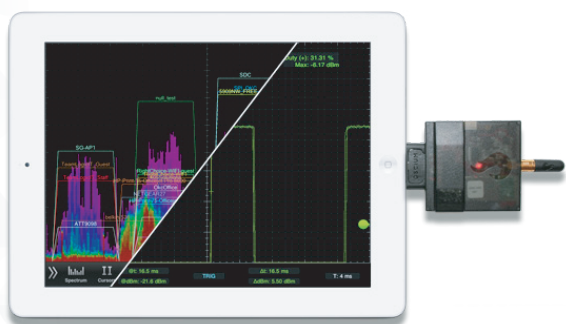

# OSCIUM

2.4 GHz Spectrum Analyzer

SSID / RSSI

100 MHz to 2.7 GHz Power Meter

## WiPry-Pro Combo

Spectrum Analyzer Mode	
Display	9.7" (iPad) 7.9" (iPad mini) 4.0" or 3.5" (iPhone, iPod)
Resolution	2048x1536 (iPad, iPad mini retina) 1024x768 (iPad mini) 1136x640 (iPod, iPhone)
Spectrum Scan	2.4 to 2.495 GHz
Amplitude Range	-100 to -5 dBm
Amplitude Resolution	0.5 dBm
Resolution Bandwidth	400 KHz
Antenna Port	SMB
Antenna	2.4-2.5 GHz 0 dBi

SSID Scan	
Frequency Range	2.4-2.5 GHz
Amplitude Range	-100 to +10 dBm
Amplitude Resolution	1 dBm
Antenna	Internal 0 dBi
Initial SSID Scan	2 minutes
SSID Scan Rate (after initial scan)	20 seconds
SSID Visualization	Mode (802.11 b/g/n)
	Security Type
	RSSI
	SSID
	BSSID
	Channel
	Frequency

Power Meter Mode	
Frequency Range	100 MHz to 2.7 GHz
Sample Rate	up to 50 MSPS
Amplitude Range	-35 to 0 dBm
Amplitude Resolution	0.2 dBm
Timescales	1s to 2us
Antenna Port	SMB (shared with spectrum)

For more information contact [support@oscium.com](mailto:support@oscium.com)